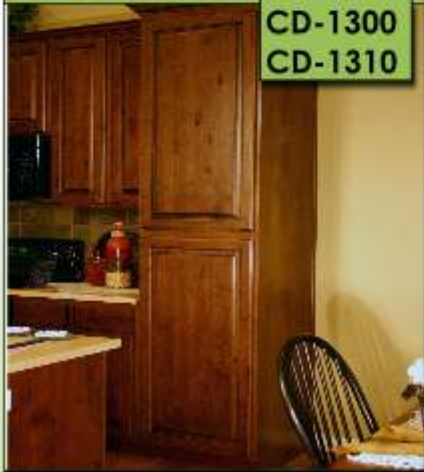

Adjustable Spice Rack

CA-1070

Tip Outs at Sink

CD-1080

Clear Glass - Includes wood lined interior

Glass Doors in Upper

Levels 1-3 CD-1120

Levels 4-10 CD-1130

Island Pedestal Reeded Legs

CD-1140

Raised Panel Ends

CD-1150

24" Deep Cabinet over Fridge

CD-1160

Cabinet Hardware

CD-2010-
CD-2040

24" - 33" Pantry Cabinet in Kitchen

CD-1300

CD-1310

Recessed Medicine Cabinet

CD-5200

Optional Drop Zone Cabinets

CD-5500

A variety of Cabinetry choices are available for your personal selection. See actual samples at the Design Studio.