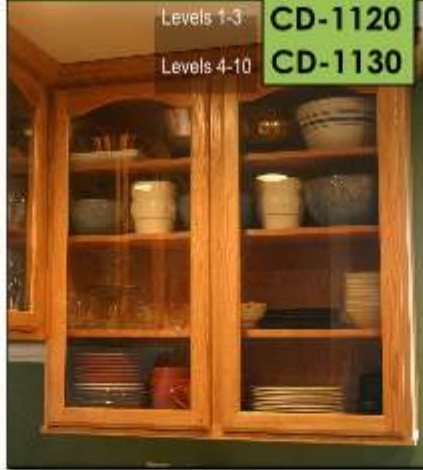

Adjustable Spice Rack

CA-1070

Tip Outs at Sink

CD-1080

Clear Glass - Includes wood lined interior

Glass Doors in Upper

Levels 1-3 CD-1120

Levels 4-10 CD-1130

Island Pedestal Reeded Legs

CD-1140

Raised Panel Ends

CD-1150

24" Deep Cabinet over Fridge

CD-1160

Cabinet Hardware

CD-2010-
CD-2040

24" - 33" Pantry Cabinet in Kitchen

CD-1300

CD-1310

Recessed Medicine Cabinet

CD-5200

Optional Drop Zone Cabinets

CD-5500

A variety of Cabinetry choices are available for your personal selection. See actual samples at the Design Studio.