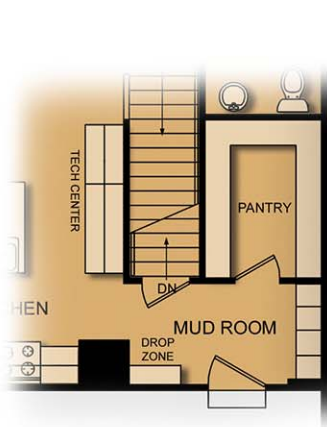

Kingsburg

- 2,447 SF Finished Living Space
- Up to 3,609 SF Total Living Space
- 2.5 to 3.5 Baths
- Up to 5 Bedrooms

craftsman

modern prairie

french rustic

Kingsburg

- 2,447 SF Finished Living Space
- Up to 3,609 SF Total Living Space
- 2.5 to 3.5 Baths
- Up to 5 Bedrooms

upper level

main level
(9' ceilings)

optional
tech center &
drop zone

optional loft &
linen closet in bath

lower level

801.253.9910

Dimensions, features and specifications are approximate and subject to field variation, as well as change without notice. If a discrepancy should arise between these plans and the architect's plans, the architect's plans shall prevail.