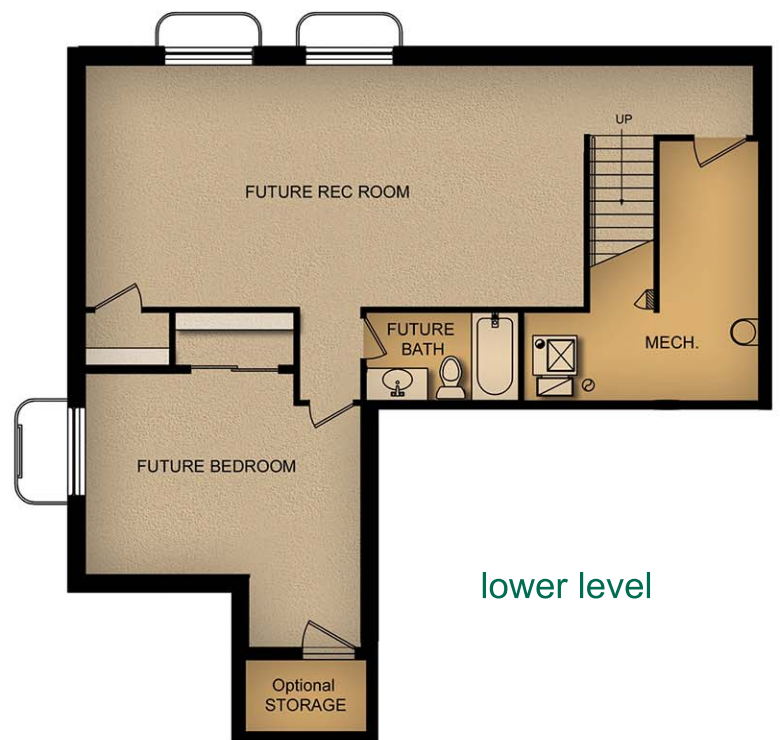

Kingsburg

- 2,447 SF Finished Living Space
- Up to 3,609 SF Total Living Space
- 2.5 to 3.5 Baths
- Up to 5 Bedrooms

craftsman

modern prairie

french rustic

Kingsburg

- 2,447 SF Finished Living Space
- Up to 3,609 SF Total Living Space
- 2.5 to 3.5 Baths
- Up to 5 Bedrooms

upper level

main level
(9' ceilings)

optional
tech center &
drop zone

optional loft &
linen closet in bath

lower level

801.253.9910

Dimensions, features and specifications are approximate and subject to field variation, as well as change without notice. If a discrepancy should arise between these plans and the architect's plans, the architect's plans shall prevail.