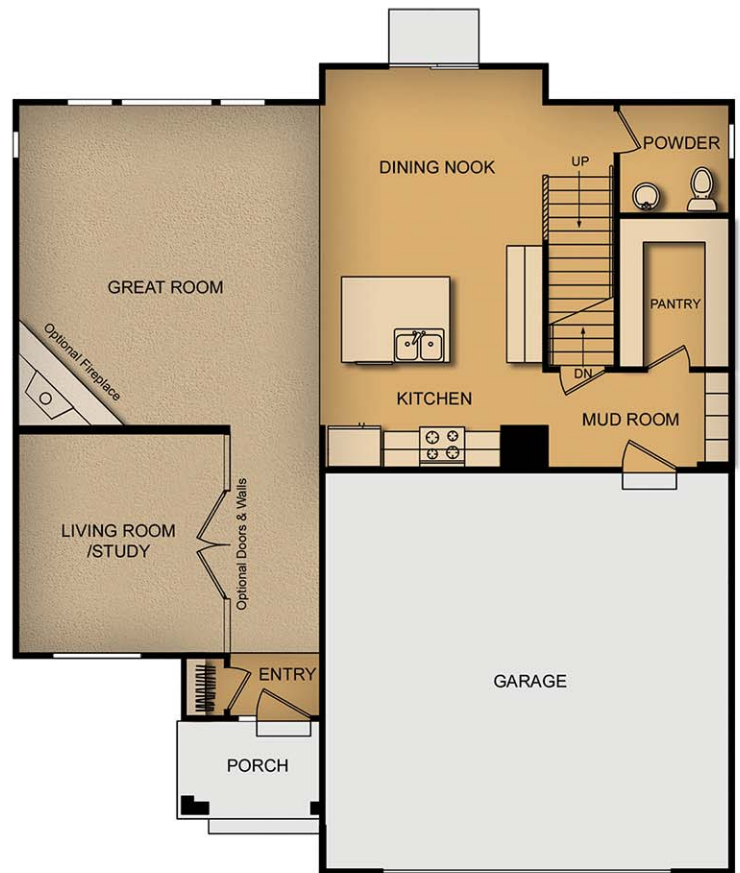

Kingsburg

- 2,447 SF Finished Living Space
- Up to 3,609 SF Total Living Space
- 2.5 to 3.5 Baths
- Up to 5 Bedrooms

craftsman

modern prairie

french rustic

Kingsburg

- 2,447 SF Finished Living Space
- Up to 3,609 SF Total Living Space
- 2.5 to 3.5 Baths
- Up to 5 Bedrooms

upper level

main level
(9' ceilings)

optional
tech center &
drop zone

optional loft &
linen closet in bath

lower level

801.253.9910

Dimensions, features and specifications are approximate and subject to field variation, as well as change without notice. If a discrepancy should arise between these plans and the architect's plans, the architect's plans shall prevail.